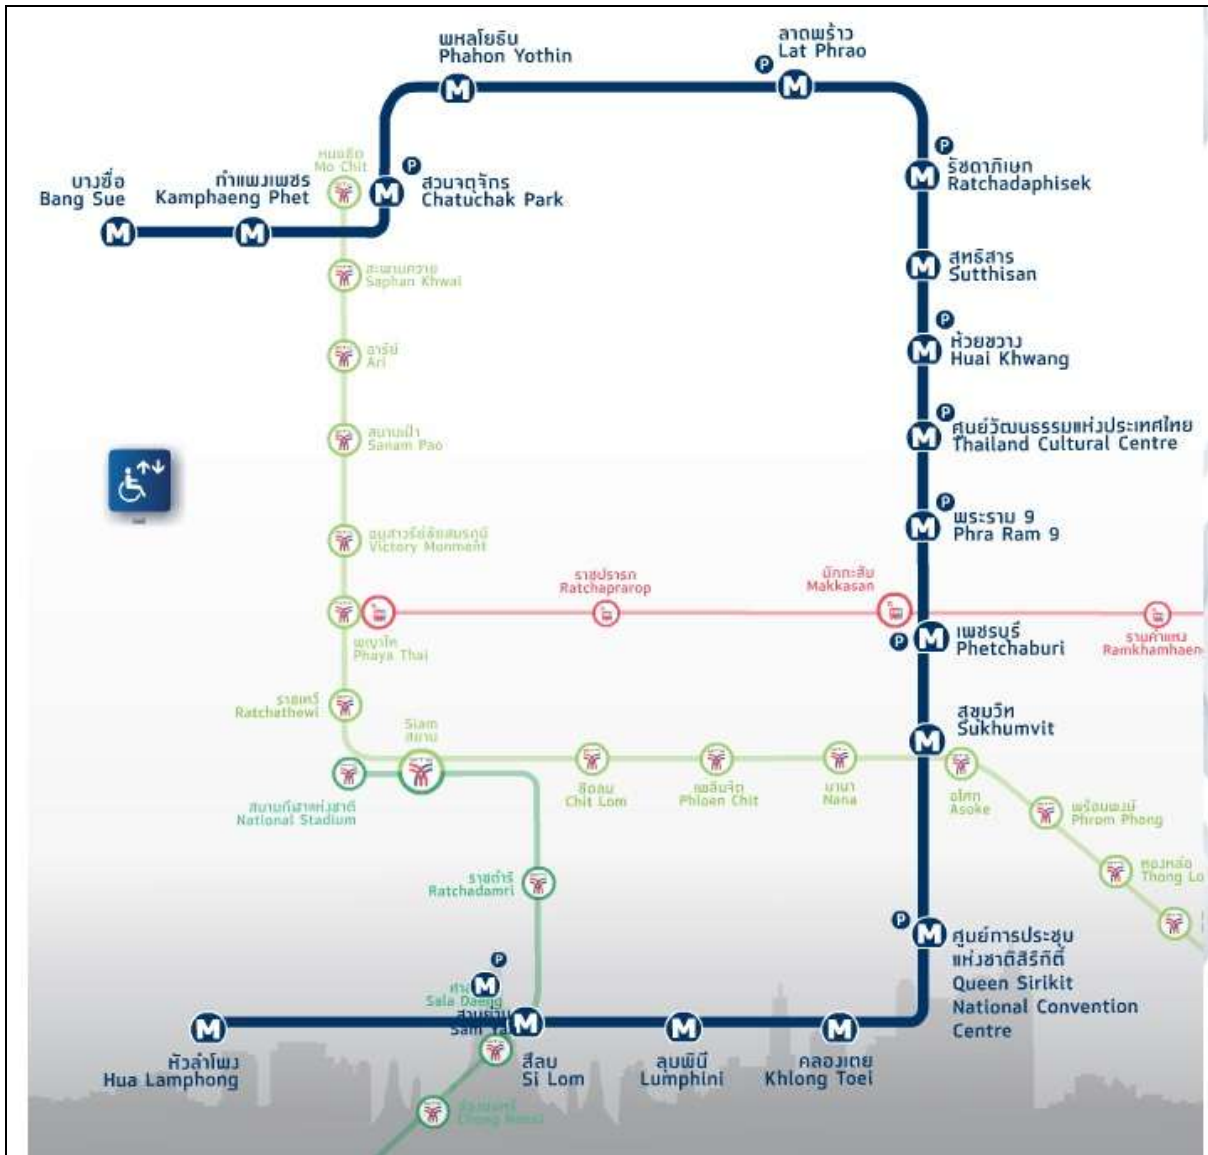

<http://www.hotelthailand.com/bangkok/bangkok.html>

<http://www.agoda.com/index.html>

BTS Map

To enlarge map, please visit http://www.bts.co.th/customer/en/images/Master_RouteMap.jpg

MRT (subway)

For more information of MRT system

please visit <http://www.bangkokmetro.co.th/Index.aspx?Lang=En>

Airport Link

(SA City Line)
This line provides service between Phyathai Station to the end terminal at Suvarnabhumi Airport within 30 minutes, which stops at 6 stations along the way such as Rajprarop Station, Makkasan Station, Ramkhamhaeng Station, Hua Mark Station, Thab Chang Station, and Lad Krabang Station. It covers a distance of 28 kilometers.

SA City Line has 5 trains, each train has 3 passenger cars with the capacity of 745 passengers per train. It provides service from **06.00 to 24.00 everyday**

Phyathai Station
This is the originating terminal of the SA City Line, which is located east of Phyathai Road linking Phyathai BTS Station.

Rajprarop Station
This station is located on Rajprarop Road intersecting Nikommakasan Road closed to Pratumani, of which nearby area will be developed into a new major business and trade center in the future.