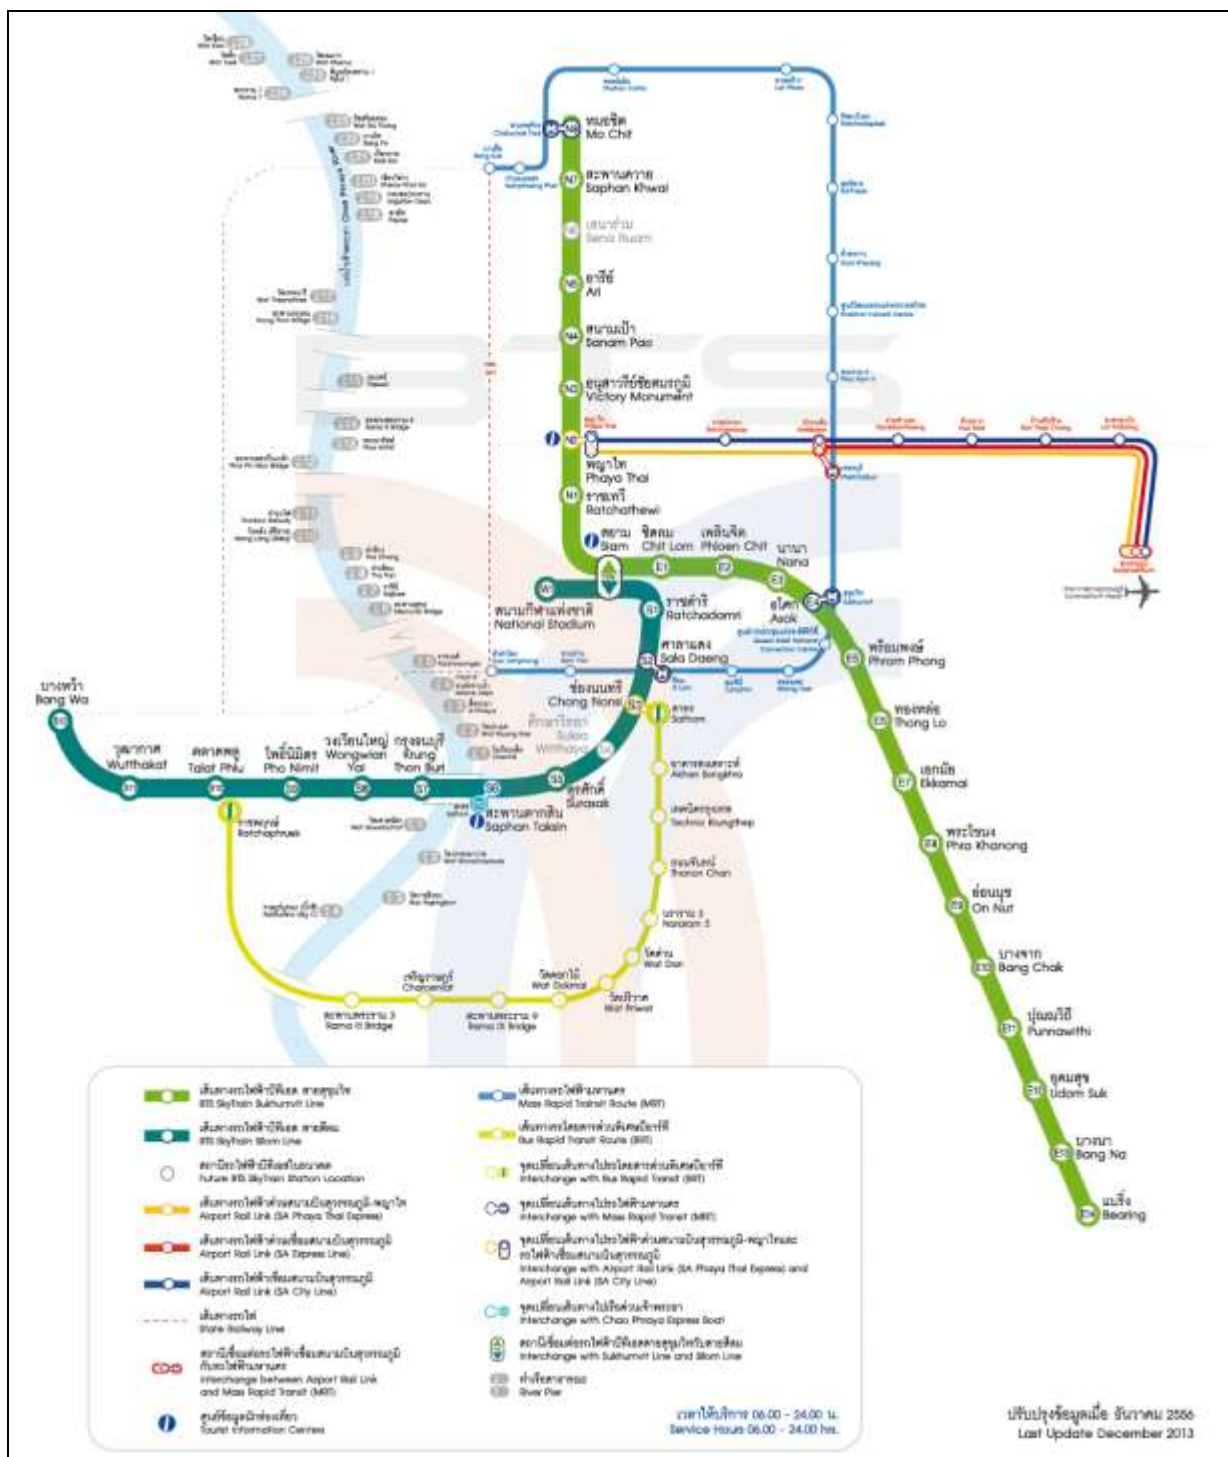

Hotel List

BTS Station	Hotel	Level (stars)	Pricing (in USD)	Contact Information & Reservation
E4 Asok	MA DU ZI Hotel Bangkok	5	200-400	http://www.maduzihotel.com/
	Park Plaza Sukhumvit Bangkok	4	100-250	http://www.parkplaza.com/bangkok-hotel-th-10110/thabgksv
	Rembrandt Hotel	4	150-300	http://www.rembrandtbkk.com/
	Tune Hotels	3	50-100	http://www.tunehotels.com/th/th
E5 Phrom Phong	S31 Sukhumvit Hotel	4	100-200	http://s31hotel.com/
	Arize Hotel Sukhumvit	4	100-250	http://www.arizehotel.com/
	Best Western Plus at 20 Sukhumvit	4	100-200	http://www.bestwestern.com/
	Windsor Suites Hotel	4	100-250	http://www.windsorsuiteshotel.com/
	Imperial Queen's Park Hotel	4	100-300	http://www.imperialhotels.com/default-en.html
	Bangkok Hotel Lotus Sukhumvit	4	100-200	http://www.hotellotussukhumvit.com/
	Emporium Suites Bangkok	5	200-600	http://www.chatrium.com/chatrium_emporium/
	The Davis Bangkok Hotel	4	100-180	http://www.davisbangkok.net/
	St. James Hotel	3	60-150	http://www.stjamesbangkok.com/
	24 Inn Hotel	3	60-100	http://www.hotel24innbkk.com/
	Ariston Hotel Bangkok	3	80-120	http://www.aristonhotelbkk.com/
	Grand Tower Inn Sukhumvit 55	3	100-150	http://www.grandtowerinn.com/sukhumvit/
	Center Point Sukhumvit 39	4	150-300	http://www.centrepoin.com/index.aspx
Marriott Executive Apartments Bangkok, Sukhumvit Thonglor	4	180-250	http://www.marriott.com/hotels/travel/bkkbp-marriott-executive-apartments-bangkok-sukhumvit-thonglor/	
S1 Ratchadamri	Courtyard Bangkok - Marriott	4	90-150	http://www.marriott.com/hotels/travel/bkkcy-courtyard-bangkok/
	Four Seasons Hotels and Resorts	5	300-600	http://www.fourseasons.com/
	Hansar Bangkok - Luxury Boutique Hotel	5	400-800	http://www.hansarbangkok.com/
	The St. Regis Bangkok	5	400-700	http://www.starwoodhotels.com/stregis/property/overview/index.html?propertyID=3199
S2 Sala Daeng (Silom)	Dusit Thani Bangkok	5	300-600	http://www.dusit.com/dusitthani/bangkok/default-en.html
	The Regent Silom Hotel	3	80-120	http://www.agoda.com/
	Sofitel SO Bangkok	5	400-600	http://www.sofitel-so-bangkok.com/en
	Banyan Tree Bangkok	5	300-500	http://www.banyantree.com/en/ap-thailand-bangkok
	The Sukhothai Bangkok	5	300-700	http://www.sukhothai.com/
	Montien Hotel Thailand	4	100-400	http://www.montien.com/
	Le Méridien Bangkok	5	300-500	http://www.lemeridienbangkokpatpong.com/
	The Tawana Bangkok	4	100-250	http://www.tawanabangkok.com/
Narai Hotel	1	100-300	http://www.naraihotel.co.th/#/	

For more information about hotel listing, please visit <http://www.bts.co.th/en/map.asp> At this website, you can search for more hotels using each BTS station as your search criteria.

You can also find more information on hotels in Bangkok at the following websites: <http://www.thaihotels.org/bangkok.htm>

<http://www.hotelthailand.com/bangkok/bangkok.html>

<http://www.agoda.com/index.html>

BTS Map

To enlarge map, please visit <http://www.bts.co.th/customer/en/images/Master_RouteMap.jpg>